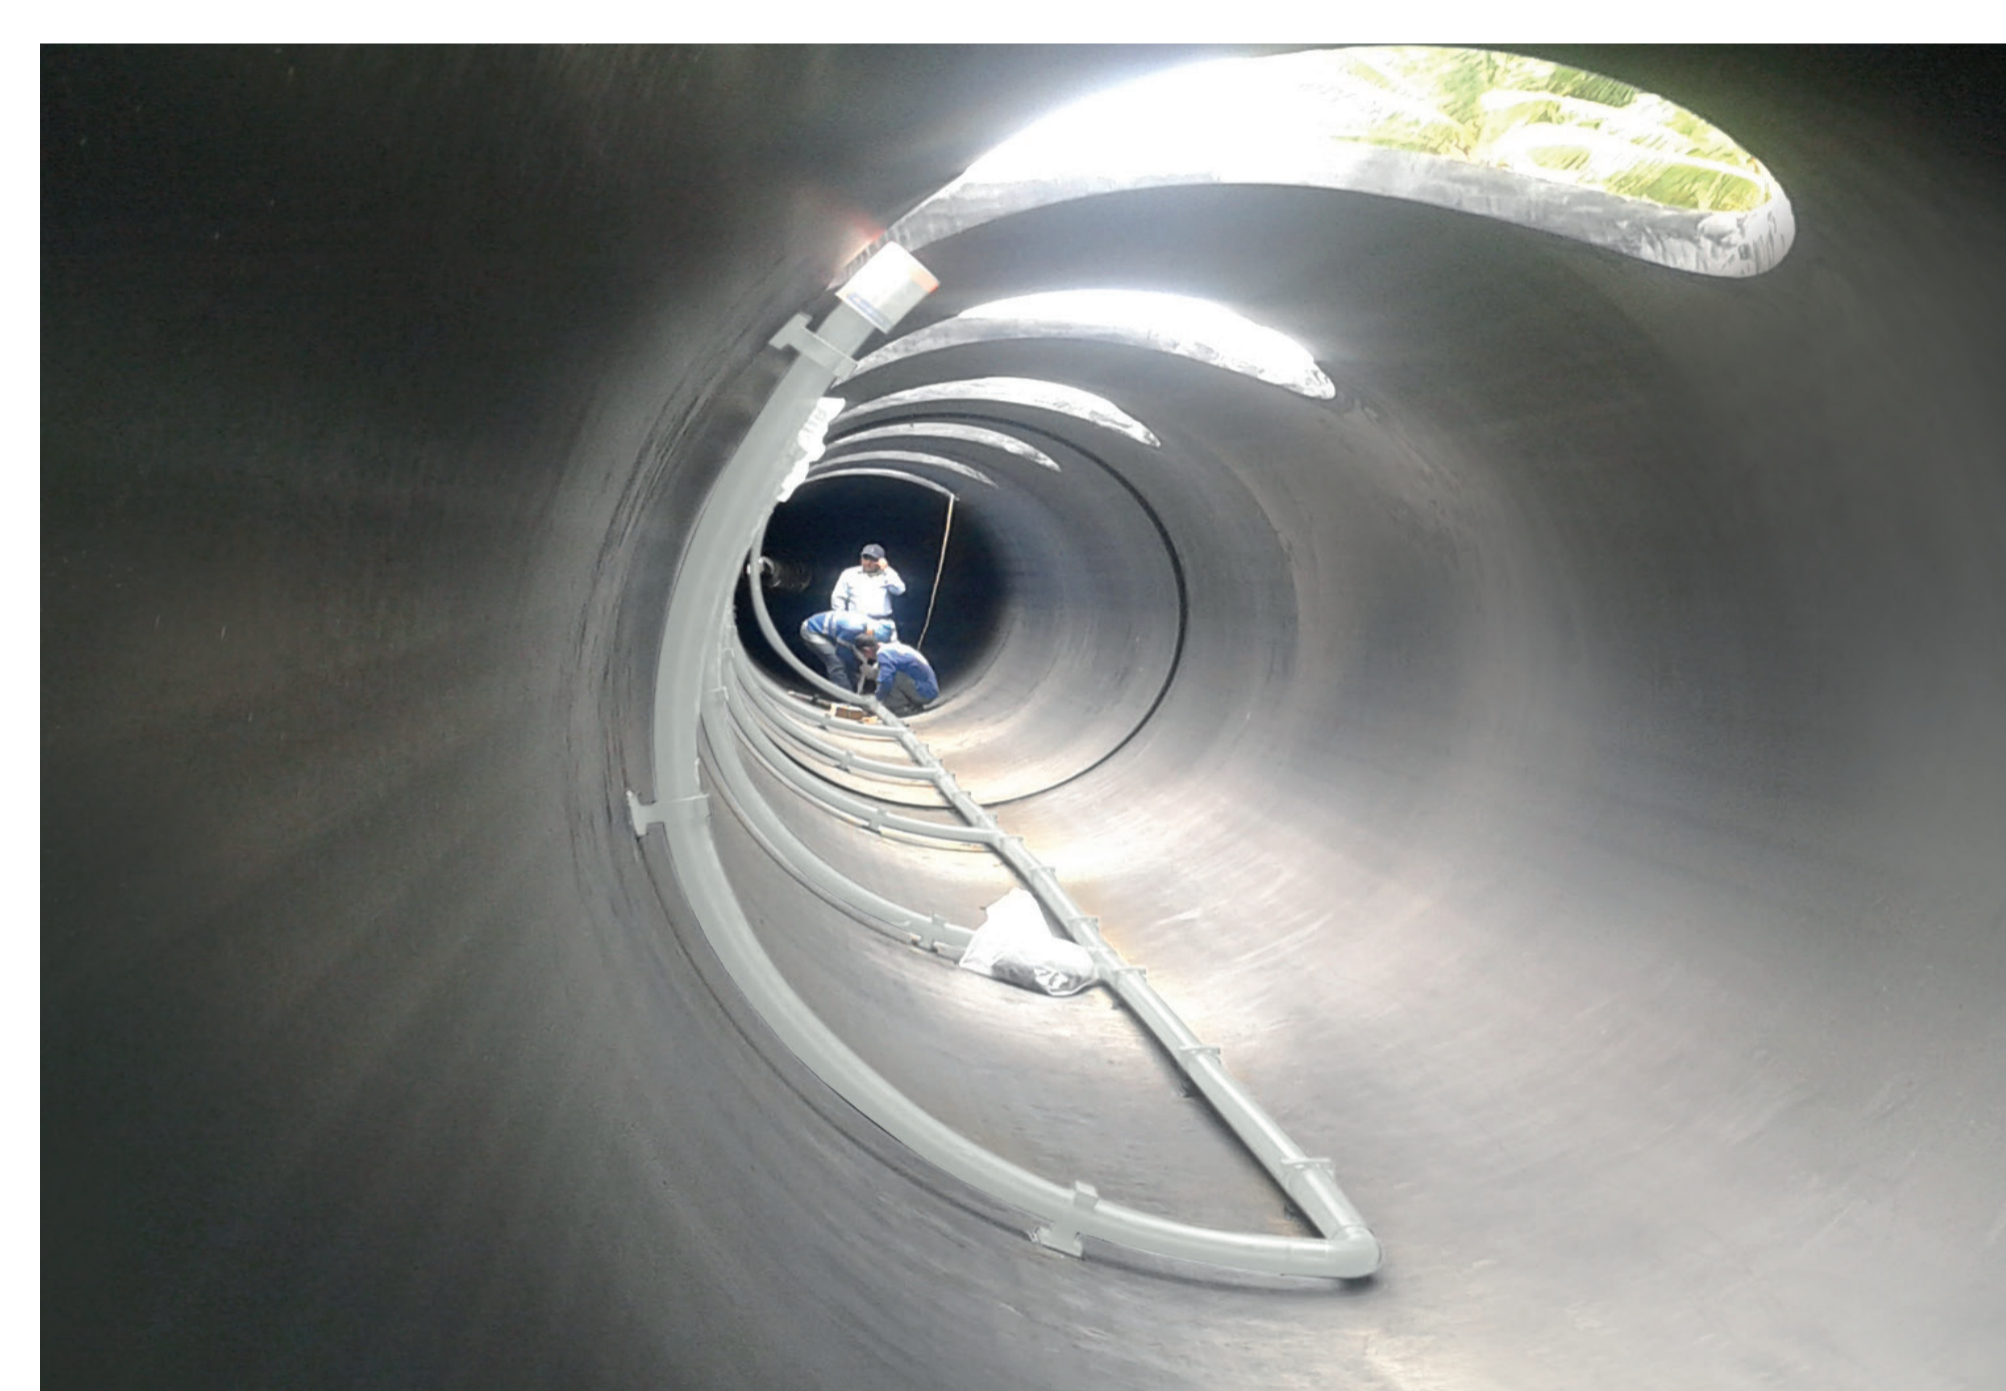

# XXL PIPES for INTAKES & OUTFALLS

**INTAKE HEAD**

**INTAKE PIPE**

**CHLORINATION**

**PUMP HEADER**

**OUTFALL PIPE**

**MANHOLES  
+ DIFFUSORS**