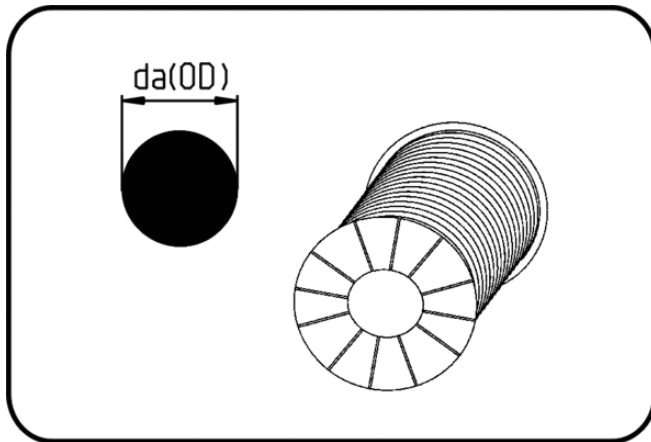

Welding-Rod

Code: 410

- **Welding-Rod 3kg roll**
- circular profile
- extruded
- **Hot-gas-welding**
- **PE 100-RC black**

Dimension	Code	Detail	da(OD) mm	Weight
3	70.410.0000.30	3mm x min. 375m	3	1.00
4	70.410.0000.40	4mm x min. 218m	4	1.00
5	70.410.0000.50	5mm x min. 136m	5	1.00