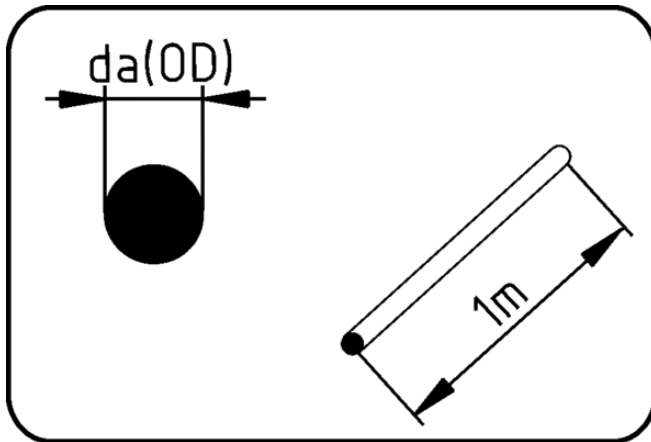

Welding-Rod

Code: 12.410.1

- **Welding-Rod 1m**
- circular profile
- extruded
- **Hot-gas-welding**
- **PPH grey**

Dimension	Code	Detail	da(OD) mm	Weight
3	12.410.1000.30	3mm x min. 1m	3	1.00
4	12.410.1000.40	4mm x min. 1m	4	1.00