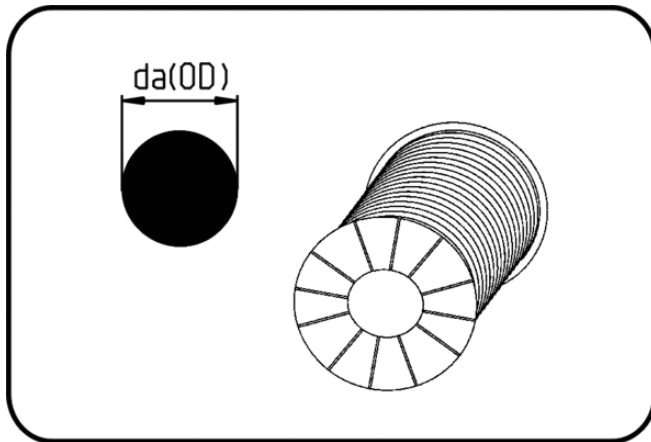

Welding-Rod

Code: 410

- **Welding-Rod 2kg roll**
- circular profile
- extruded
- **Hot-gas-welding**
- **PVDF natural - Kynar 740**

Dimension	Code	Detail	da(OD) mm	Weight
3	32.410.0000.30	3mm x min. 133m	3	1.00
4	32.410.0000.40	4mm x min. 77m	4	1.00