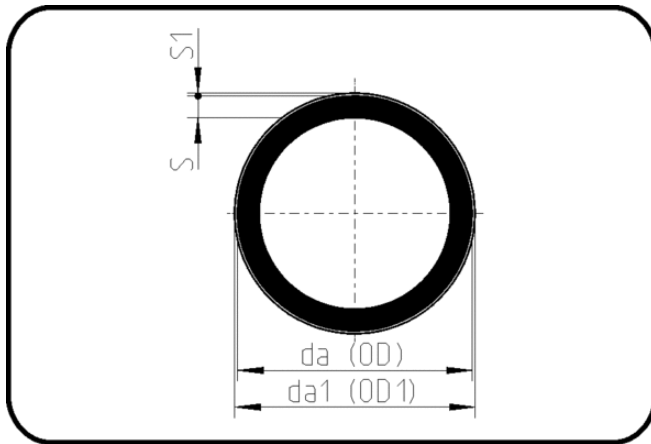

Pipes

Code: 744

- Pipe 5m
- HV Liner
- extruded
- PVDF-el black

Not available from stock - delivery time on request.

Dimension	Code	Detail	da(OD) mm	s mm	Weight
32	4L.744.0032.00	32x2,4	32	2,4	0.46
40	4L.744.0040.00	40x2,4	40	2,4	0.57
50	4L.744.0050.00	50x3,0	50	3	0.89
63	4L.744.0063.00	63x3,0	63	3	1.11
90	4L.744.0090.00	90x3,0	90	3	1.65
110	4L.744.0110.00	110x3,0	110	3	2.03
160	4L.744.0160.00	160x3,0	160	3	2.98
200	4L.744.0200.00	200x3,0	200	3	3.73
250	4L.744.0250.00	250x3,0	250	3	4.68
315	4L.744.0315.00	315x4,0	315	4	7.65
400	4L.744.0400.00	400x5,0	400	5	12.00