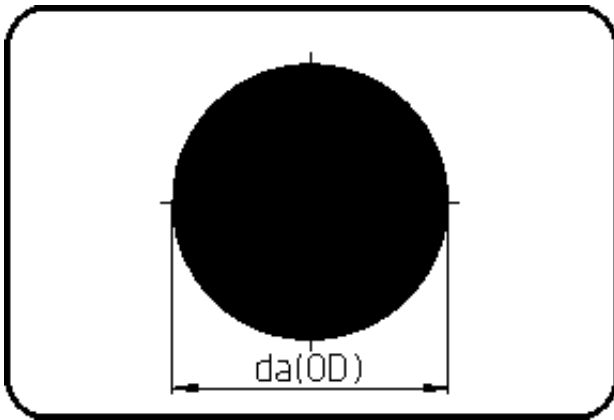

## Round Bars

Code: 800

- Round Bar
- L=1m
- extruded
- PVDF-el black

Not available from stock - delivery time on request.

Dimension	Code	Detail	Weight
20	4L.800.0020.10	20-1m	0.60

	Unit	Nominale	Tol+	Tol-
da(OD)	mm	20	0.70	-0.30