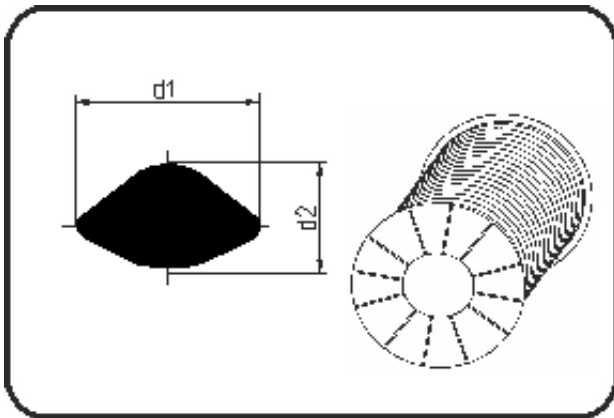

Welding-Rod

Code: 414

- **Welding-Rod 3kg roll**
- oval profile
- extruded
- **Hot-gas-welding**
- **PPH grey**

| Dimension | Code | Detail | Weight |
|-----------|----------------|-------------------|--------|
| 6X4 | 12.414.0060.40 | 6X4mm x min. 162m | 1.00 |

| | Unit | Nominale | Tol+ | Tol- |
|----|------|----------|------|------|
| d1 | mm | 6 | 0.00 | 0.00 |
| d2 | mm | 4 | 0.00 | 0.00 |