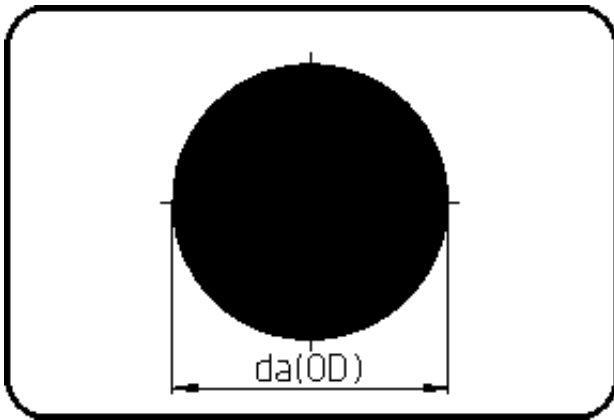

Round Bars

Code: 800

- Round Bar
- L=1m
- extruded
- PVDF-el black

Not available from stock - delivery time on request.

Dimension	Code	Detail	Weight
70	4L.800.0070.10	70-1m	7.14

	Unit	Nominale	Tol+	Tol-
da(OD)	mm	70	1.60	-0.50