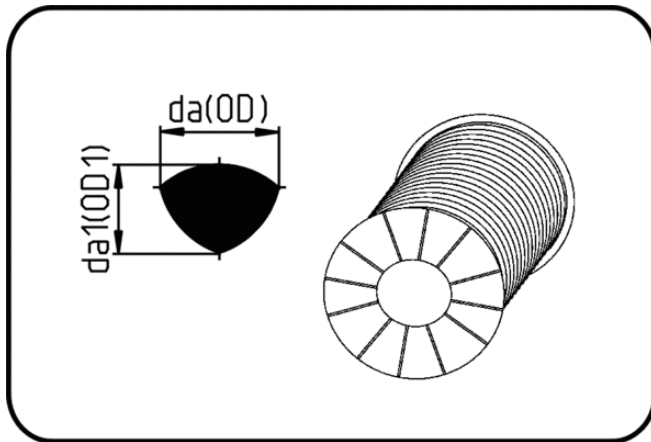

## Welding-Rod

Code: 411

- **Welding-Rod 3kg roll**
- triangle-profile rounded edges
- extruded
- **Hot-gas-welding**
- **PPH grey**

Dimension	Code	Detail	da(OD) mm	da(OD1) mm	Weight
5X3	12.411.0050.30	5X3mm x min. 254m	5	3	1.00
6X4	12.411.0060.40	6X4mm x min. 162m	6	4	1.00