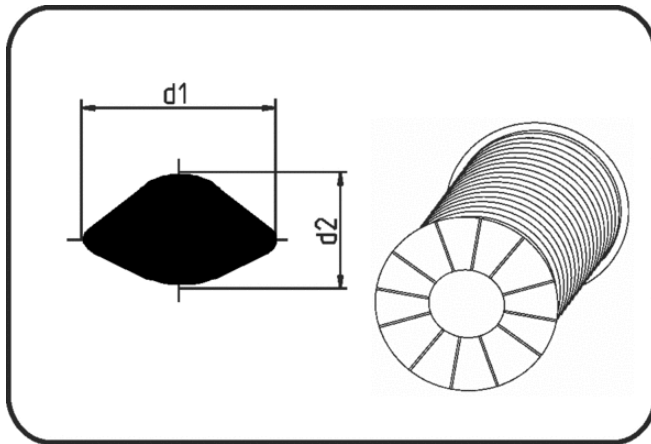

Welding-Rod

Code: 414

- **Welding-Rod 3kg roll**
- oval profile
- extruded
- **Hot-gas-welding**
- **PPH grey**

Dimension	Code	Detail	d1 mm	d2 mm	Weight
5X3	12.414.0050.30	5X3mm x min. 230m	5	3	1.00
6X4	12.414.0060.40	6X4mm x min. 162m	6	4	1.00