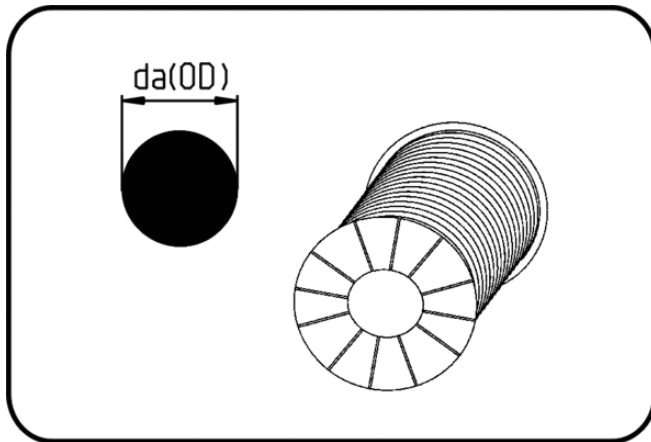

Welding-Rod

Code: 12.410

- **Welding-Rod 3kg roll**
- circular profile
- extruded
- **Hot-gas-welding**
- **PPH grey**

Dimension	Code	Detail	da(OD) mm	Weight
3	12.410.0000.30	3mm x min. 396m	3	1.00
4	12.410.0000.40	4mm x min. 230m	4	1.00
5	12.410.0000.50	5mm x min. 144m	5	1.00