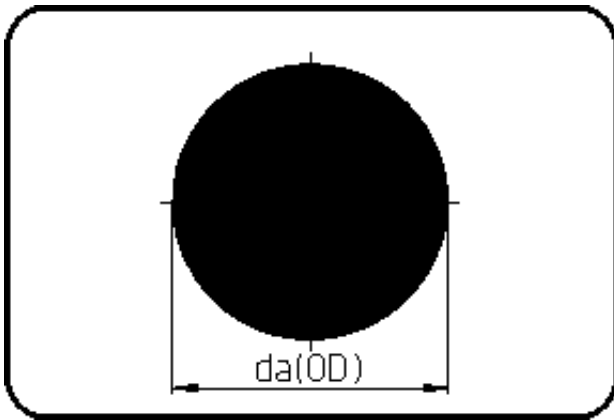

Round Bars

Code: 800

- Round Bar
- L=1m
- extruded
- PVDF-el black

Not available from stock - delivery time on request.

Dimension	Code	Detail	Weight
180	4L.800.0180.10	180-1m	47.55

	Unit	Nominale	Tol+	Tol-
da(OD)	mm	180	5.00	-1.20