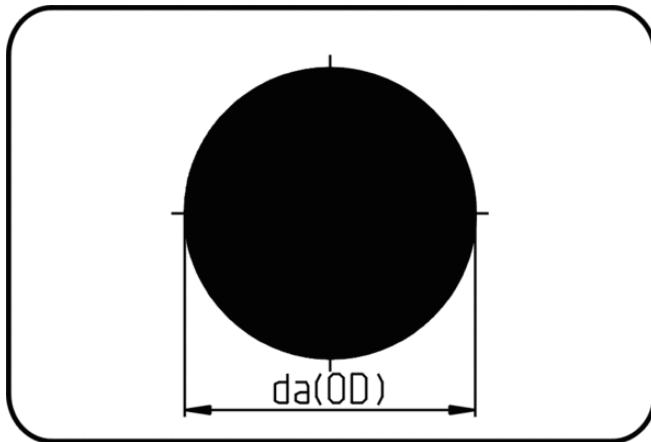

Round Bars

Code: 800

- **Round Bar**
- according to DIN 15860 - L=1m
- flame retardant & el-conduct.
- extruded
- **PPs-el black**

Dimension	Code	Detail	da(OD) mm	Weight
20	19.800.0020.10	20-1m	20	0.37
65	19.800.0065.10	65-1m	65	3.91
80	19.800.0080.10	80-1m	80	5.93
100	19.800.0100.10	100-1m	100	9.27