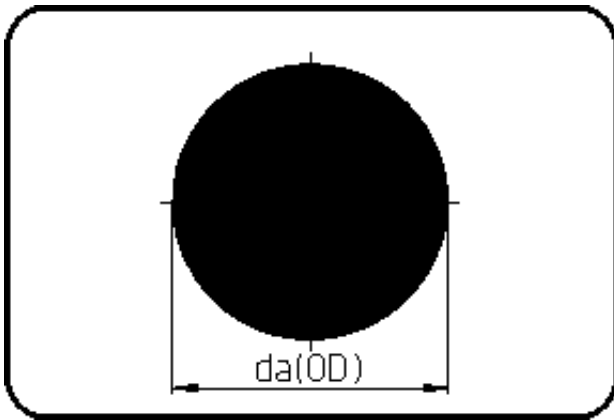

Round Bars

Code: 800

- Round Bar
- according to DIN 15860 - L=1m
- extruded
- PVDF natural

Dimension	Code	Detail	Weight
80	30.800.0080.10	80-1m	9.22

	Unit	Nominale	Tol+	Tol-
da(OD)	mm	80	2.00	-0.50