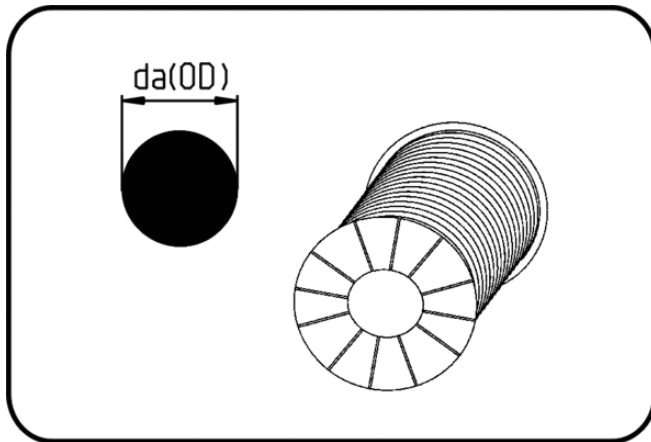

## Welding-Rod

Code: 28.410

- **Welding-Rod 3kg roll**
- circular profile
- electrically conductive
- extruded
- **Hot-gas-welding**
- **PE 100-el black**

Dimension	Code	Detail	da(OD) mm	Weight
3	28.410.0000.30	3mm x min. 365m	3	1.00
4	28.410.0000.40	4mm x min. 211m	4	1.00