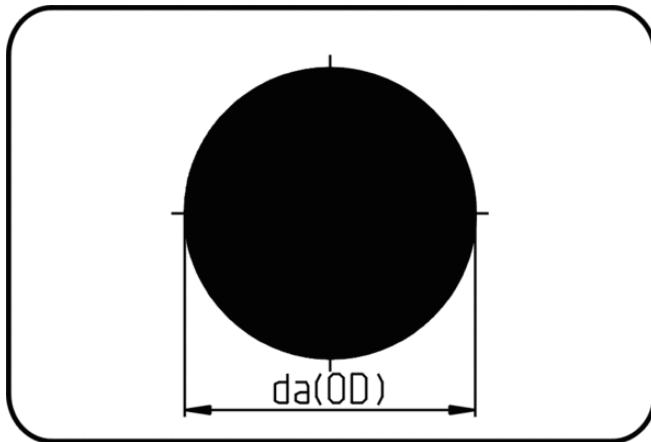

## Round Bars

Code: 800

- **Round Bar**
- according to DIN 15860 - L=1m
- electrically conductive
- extruded
- **PE 100-el black**

Dimension	Code	Detail	da(OD) mm	Weight
50	28.800.0050.10	50-1m	50	2.16
60	28.800.0060.10	60-1m	60	3.10
80	28.800.0080.10	80-1m	80	5.50
160	28.800.0160.10	160-1m	160	22.10