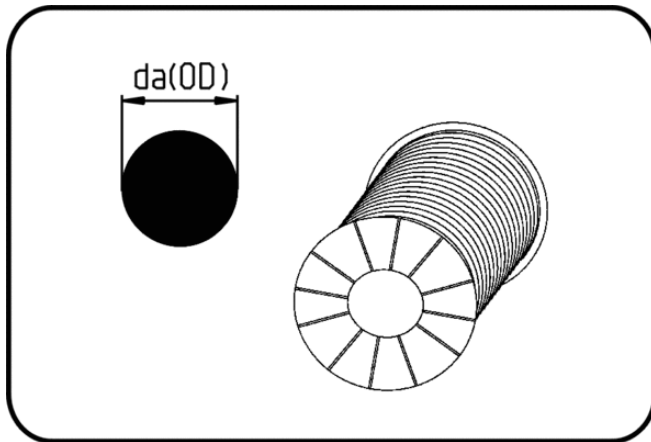

## Welding-Rod

Code: 410

- **Welding-Rod 3kg roll**
- circular profile
- extruded
- **Hot-gas-welding**
- **PPC grey**

Dimension	Code	Detail	da(OD) mm	Weight
3	10.410.0000.30	3mm x min. 396m	3	1.00
4	10.410.0000.40	4mm x min. 230m	4	1.00