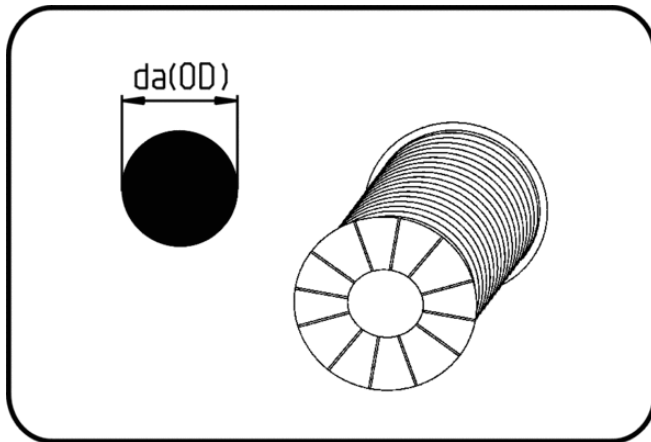

## Welding-Rod

Code: 410

- **Welding-Rod 3kg roll**
- circular profile
- extruded
- **Hot-gas-welding**
- **PP white**

Dimension	Code	Detail	da(OD) mm	Weight
3	15.410.0000.30	3mm x min. 396m	3	1.00
4	15.410.0000.40	4mm x min. 230m	4	1.00