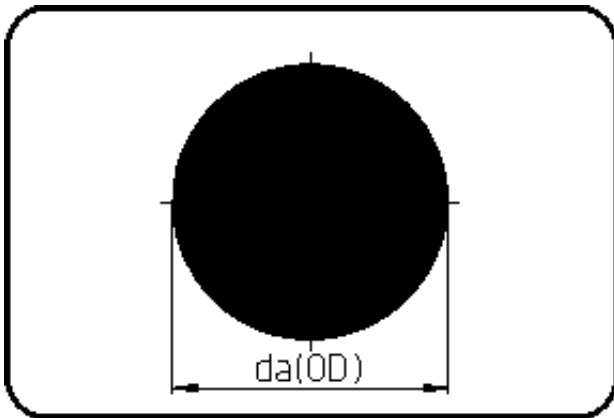

Round Bars

Code: 800

- **Round Bar**
- according to DIN 15860 - L=1m
- flame retardant & el-conduct.
- extruded
- **PPs-el black**

Dimension	Code	Detail	Weight
65	19.800.0065.10	65-1m	3.91

	Unit	Nominale	Tol+	Tol-
da(OD)	mm	65	2.30	-0.30