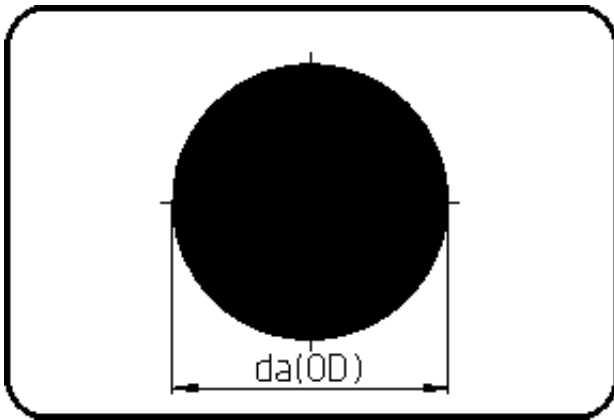

Round Bars

Code: 800

- Round Bar
- according to DIN 15860 - L=1m
- extruded
- PVDF natural

Dimension	Code	Detail	Weight
160	30.800.0160.10	160-1m	36.00

	Unit	Nominale	Tol+	Tol-
da(OD)	mm	160	4.50	-1.10