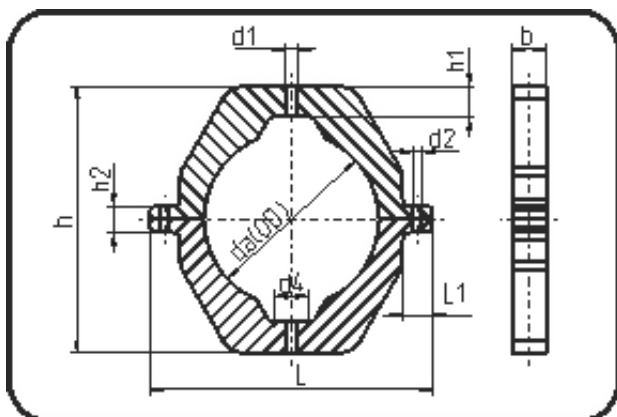

Backing Rings, Accessories

Code: 348.8

- Pipe Clip
- 2 halves / without screws
- for restrained fitting
- machined
- **Installation Accessory**
- PPR grey

| Dimension | Code | Detail | Weight |
|-----------|----------------|----------|--------|
| 400 | 11.348.8400.00 | 400x80mm | 5.60 |

| | Unit | Nominale | Tol+ | Tol- |
|--------|------|----------|------|------|
| da(OD) | mm | 400 | 0.00 | 0.00 |
| L | mm | 534 | 1.50 | 1.50 |
| L1 | mm | 37 | 2.25 | 0.00 |
| h1 | mm | 39 | 0.75 | 0.75 |
| b | mm | 80 | 1.50 | 1.50 |
| h2 | mm | 30 | 1.50 | 1.50 |
| d1 | mm | 16 | 0.75 | 0.00 |
| d2 | mm | 12 | 0.75 | 0.75 |
| h | mm | 526 | 1.50 | 1.50 |
| d4 | mm | 40 | 0.00 | 2.25 |