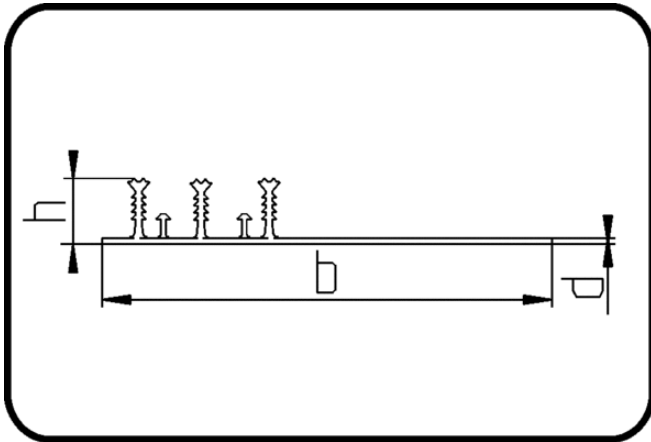

Water Stop Profiles

Code: 592

- Waterstop Profile 3-Ribs
- extruded
- **Extrusion-welding**
- **VLDPE black**

Not available from stock.

Dimension	Code	Detail	d mm	h mm	b mm	Weight
4	60.592.3500.04	500X37mm L25m	4	38	500	2.37