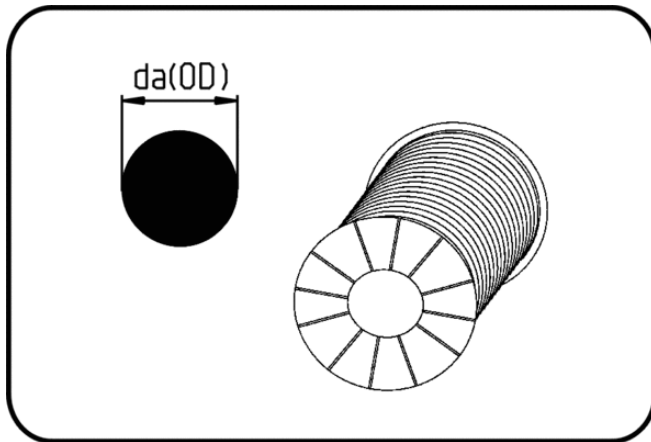

Accessories, Welding-Rod

Code: 68.410

- **Welding-Rod 3kg roll**
- circular profile
- extruded
- **Extrusion-welding**
- **LLDPE black**

Dimension	Code	Detail	da(OD) mm	Weight
4	68.410.0000.40	4mm x min. 220m	4	1.00
5	68.410.0000.50	5mm x min. 138m	5	1.00