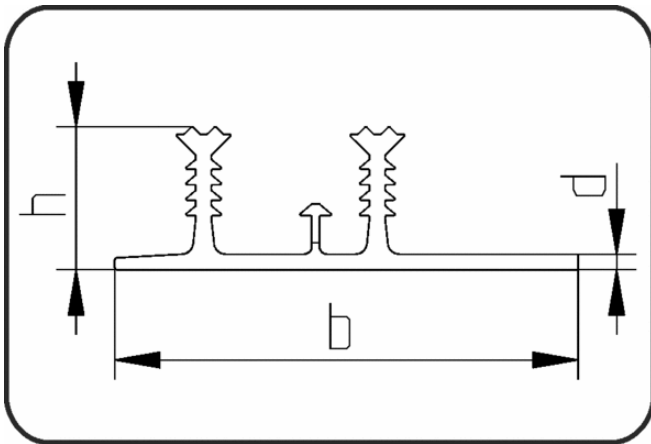

## Water Stop Profiles

Code: 592.2

- **Waterstop Profile 2-Ribs**

- extruded
- **Extrusion-welding**
- **VLDPE black**

Not available from stock.

Dimension	Code	Detail	d mm	h mm	b mm	Weight
4	60.592.2120.04	120X37mm L25m	4	38	120	0.82