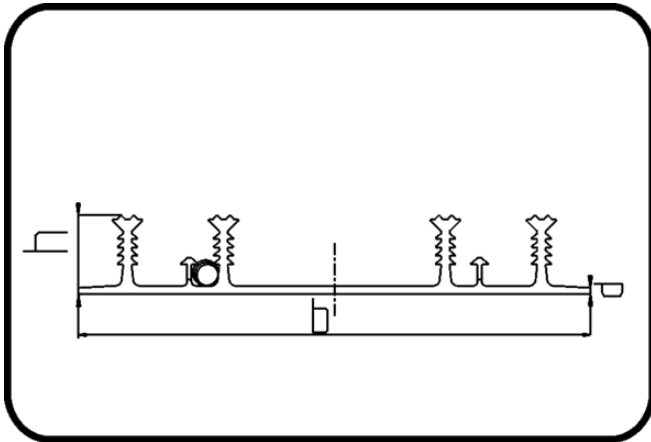

## Water Stop Profiles

Code: 592.4

- **Waterstop Profile 4-Ribs**
- extruded
- **Extrusion-welding**
- **VLDPE black**

Not available from stock.

Dimension	Code	Detail	d mm	h mm	b mm	Weight
4	60.592.4240.04	240X37mm L25m	4	38	240	1.64