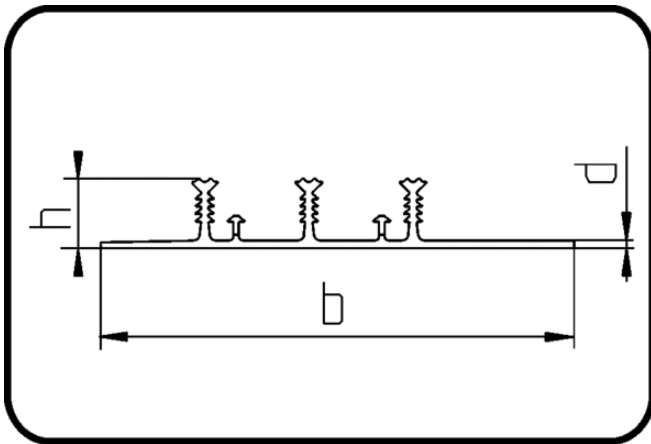

## Water Stop Profiles

Code: 592.3

- **Waterstop Profile 3-Ribs**
- extruded
- **Extrusion-welding**
- **VLDPE black**

Not available from stock.

Dimension	Code	Detail	d mm	h mm	b mm	Weight
4	60.592.3250.04	250X37mm L25m	4	38	250	1.49