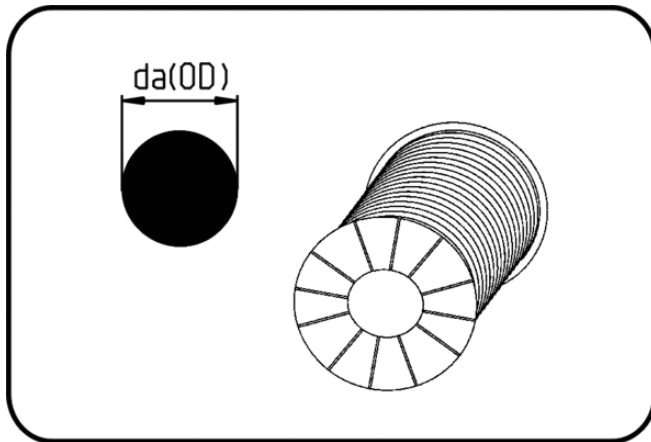

Accessories, Welding-Rod

Code: 410.3

- **Welding-Rod 3kg roll**
- circular profile
- KIWA
- extruded
- **Extrusion-welding**
- **HDPE black**

Dimension	Code	Detail	da(OD) mm	Weight
3	27.410.3000.30	3mm x min. 380m	3	1.00
4	27.410.3000.40	4mm x min. 220m	4	1.00
5	27.410.3000.50	5mm x min. 138m	5	1.00