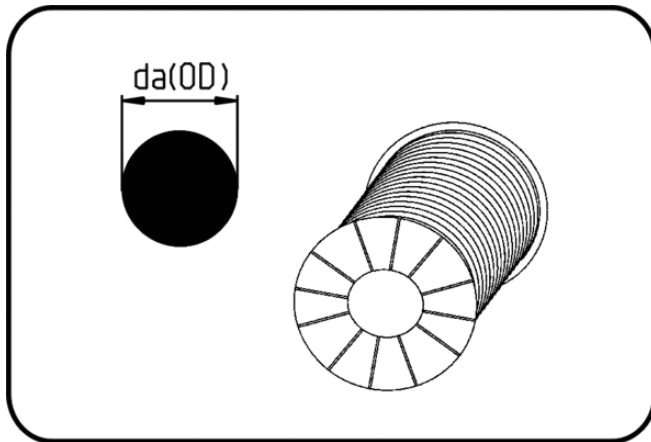

## Accessories, Welding-Rod

Code: 66.410

- **Welding-Rod 3kg roll**
- circular profile
- extruded
- **Extrusion-welding**
- **AGRUFLEX VLDPE black**

Dimension	Code	Detail	da(OD) mm	Weight
4	66.410.0000.40	4mm x min. 220m	4	1.00
5	66.410.0000.50	5mm x min. 138m	5	1.00