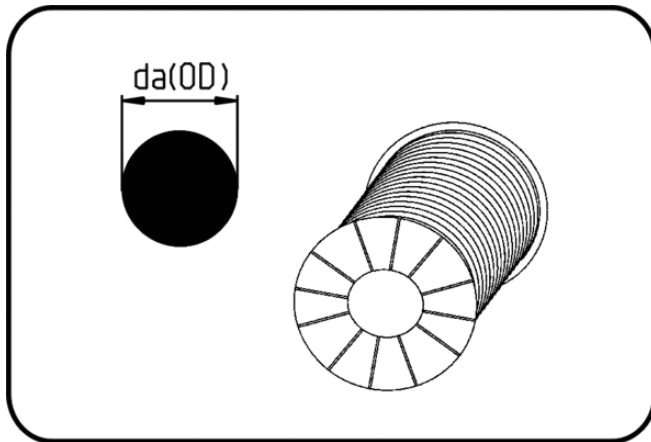

Welding-Rod

Code: 27.410

- **Welding-Rod 3kg roll**
- circular profile
- extruded
- **Extrusion-welding**
- **HDPE black**

Dimension	Code	Detail	da(OD) mm	Weight
3	27.410.0000.30	3mm x min. 380m	3	1.00
4	27.410.0000.40	4mm x min. 220m	4	1.00
5	27.410.0000.50	5mm x min. 138m	5	1.00