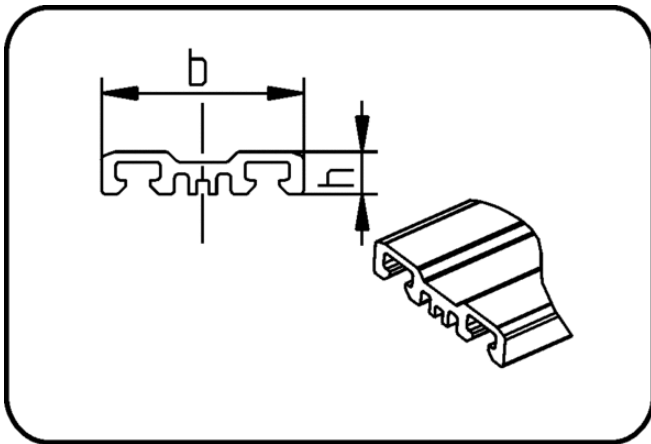

## Hydroclick

Code: 579

- **HYDROCLICK Profile**
- Installation accessory
- with PE-el test strip
- co-extruded
- **Extrusion-welding**
- **PE 100-RC black**

Dimension	Code	Detail	h mm	b mm	Weight
4000X50X10	70.579.0000.40	4000X50X10mm	10	50	0.25