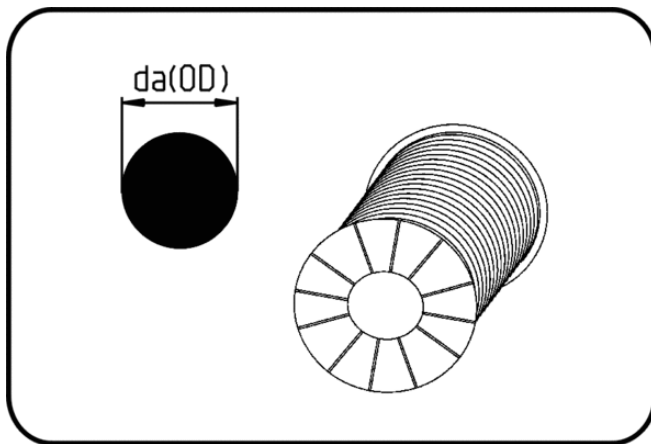

Welding-Rod

Code: 28.410

- **Welding-Rod 3kg roll**
- circular profile
- electrically conductive
- extruded
- **Hot-gas-welding**
- **PE 100-el black**

Dimension	Code	Detail	da(OD) mm	Weight
3	28.410.0000.30	3mm x min. 365m	3	1.00
4	28.410.0000.40	4mm x min. 211m	4	1.00