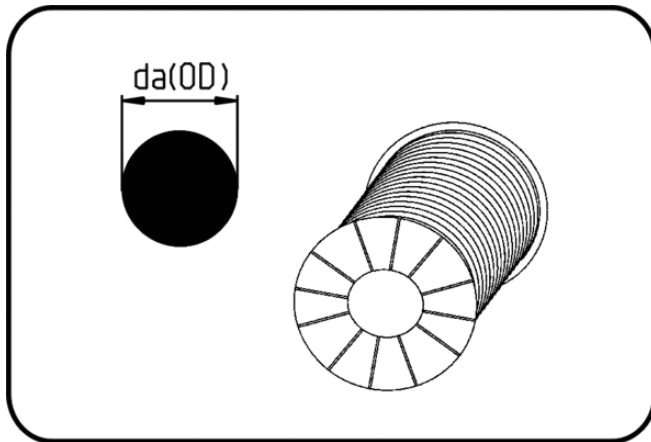

Welding-Rod

Code: 21.410

- **Welding-Rod 3kg roll**
- circular profile
- extruded
- **Hot-gas-welding**
- **PE yellow RAL1003**

Dimension	Code	Detail	da(OD) mm	Weight
3	21.410.0000.30	3mm x min. 380m	3	1.00
4	21.410.0000.40	4mm x min. 220m	4	1.00