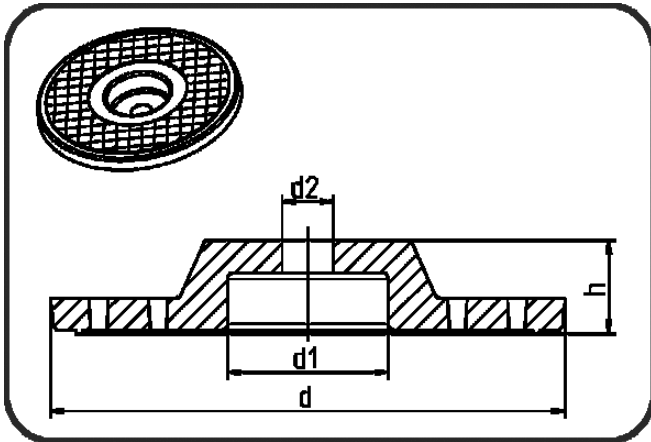

## Discs

Code: 039.4

- **CPL Induktofix Disc**
- Mounting accessory
- 70/40 large grid
- injection moulded
- **Induction welding**
- **HDPE black**

Dimension	Code	Detail	d mm	d1 mm	d2 mm	h mm	Weight
80	27.039.4070.40	80/32	80	8	25	14,5	0.03