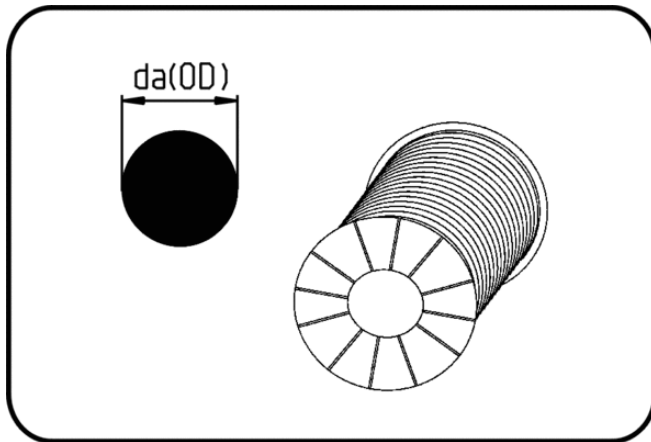

## Welding-Rod

Code: 11.410

- **Welding-Rod 3kg roll**
- circular profile
- extruded
- **Hot-gas-welding**
- **PPR grey**

Dimension	Code	Detail	da(OD) mm	Weight
3	11.410.0000.30	3mm x min. 396m	3	1.00
4	11.410.0000.40	4mm x min. 230m	4	1.00
5	11.410.0000.50	5mm x min. 144m	5	1.00