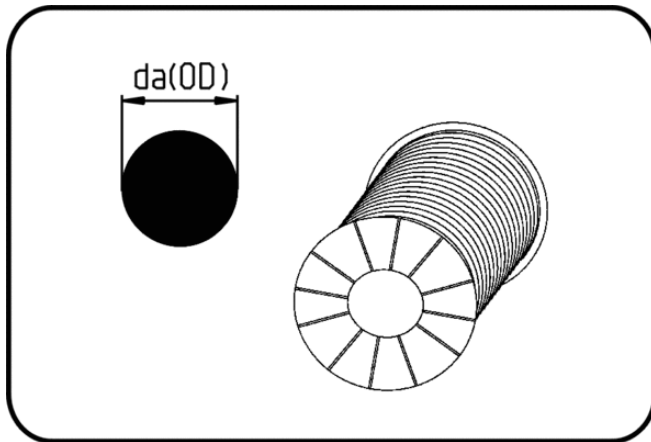

Welding-Rod

Code: 14.410

- **Welding-Rod 3kg roll**
- circular profile
- extruded
- **Hot-gas-welding**
- **PP black**

Dimension	Code	Detail	da(OD) mm	Weight
4	14.410.0000.40	4mm x min. 230m	4	1.00