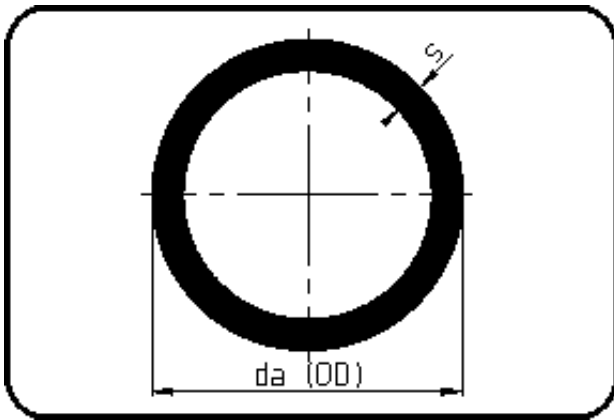

SURELINE I Pipes

Code: 713

- Pipe black 100m coiled
- with blue stripes
- extruded
- PE 100-RC SURELINE I

Dim 20 - 75 available from stock. Please request other stripe-colours individually.

Dimension	Code	Detail	Weight
50	70.713.0050.11	50X4,6 SDR11 ISO S-5	0.67

	Unit	Nominale	Tol+	Tol-
da(OD)	mm	50	0.40	0.00
s	mm	4,6	0.60	0.00