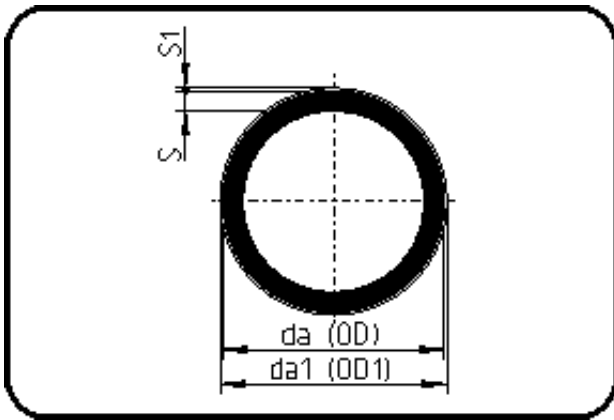

SURELINE III Pipes

Code: 712.7

- Pipe black 12m
- with blue protective layer
- with 4 green stripes
- extruded
- **PE 100-RC SURELINE III**

From dim. 355 not available from stock - delivery time on request.

Dimension	Code	Detail	Weight
450	70.712.7450.17	450X26,7 SDR17 ISO S-8	40.90

	Unit	Nominale	Tol+	Tol-
da(OD)	mm	450	2.70	0.00
s	mm	26,7	2.80	0.00
s1	mm	3	1.50	0.00
da(OD1)	mm	456	0.00	0.00