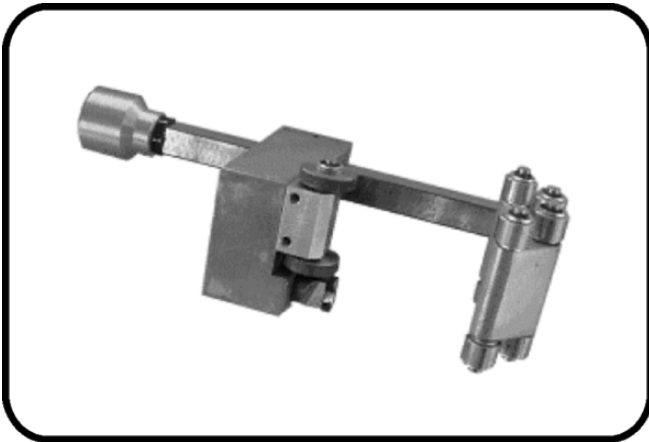

Accessories

Code: RSG110

- Scraping Device
- for surface treatment
- quick adjustment
- Ovality offset

Dimension	Code	Detail	Weight
20-125	SFRRSG12500	d 20 - d 125	1.10