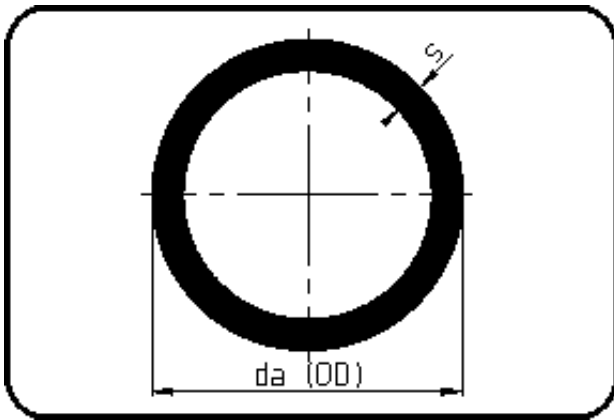

SURELINE I Pipes

Code: 712

- Pipe black 12m
- with blue stripes
- extruded
- PE 100-RC SURELINE I

Dim. 90 - 315 available from stock. Please request other stripe-colours individually.

Dimension	Code	Detail	Weight
90	70.712.0090.17	90X5,4 SDR17 ISO S-8	1.47

	Unit	Nominale	Tol+	Tol-
da(OD)	mm	90	0.60	0.00
s	mm	5,4	0.70	0.00