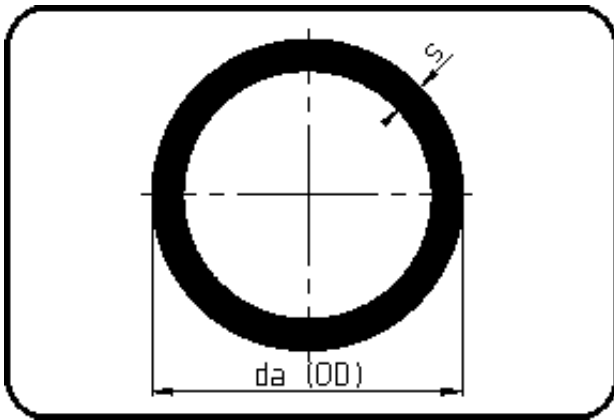

SURELINE I Pipes

Code: 712

- Pipe black 12m
- with blue stripes
- extruded
- PE 100-RC SURELINE I

Dim. 90 - 315 available from stock. Please request other stripe-colours individually.

Dimension	Code	Detail	Weight
110	70.712.0110.11	110X10,0 SDR11 ISO S-5	3.18

	Unit	Nominale	Tol+	Tol-
da(OD)	mm	110	0.70	0.00
s	mm	10	1.10	0.00