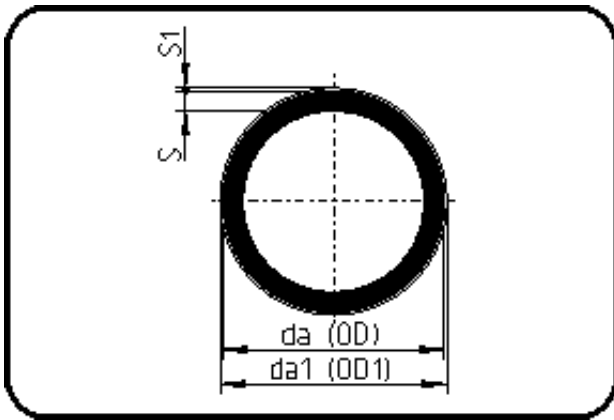

## SURELINE III Pipes

Code: 712.8

- Pipe black 12m
- with brown protective layer
- with 4 green stripes
- extruded
- **PE 100-RC SURELINE III**

Not available from stock - delivery time on request.

Dimension	Code	Detail	Weight
125	70.712.8125.17	125X7,4 SDR17 ISO S-8	3.54

	Unit	Nominale	Tol+	Tol-
da(OD)	mm	125	0.80	0.00
s	mm	7,4	0.90	0.00
s1	mm	1,5	1.00	0.00
da(OD1)	mm	128	0.00	0.00