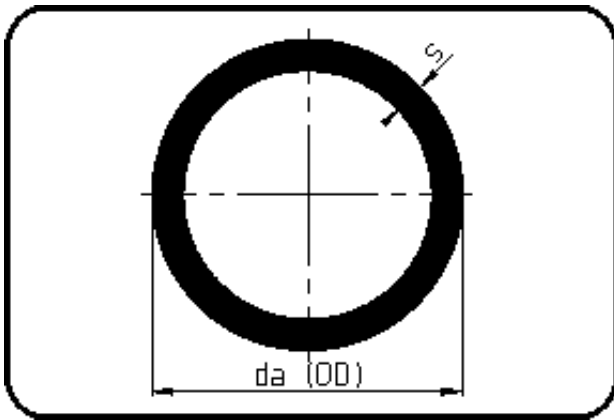

SURELINE I Pipes

Code: 712

- Pipe black 12m
- with blue stripes
- extruded
- PE 100-RC SURELINE I

Dim. 90 - 315 available from stock. Please request other stripe-colours individually.

Dimension	Code	Detail	Weight
560	70.712.0560.17	560X33,2 SDR17 ISO S-8	55.40

	Unit	Nominale	Tol+	Tol-
da(OD)	mm	560	3.40	0.00
s	mm	33,2	3.50	0.00