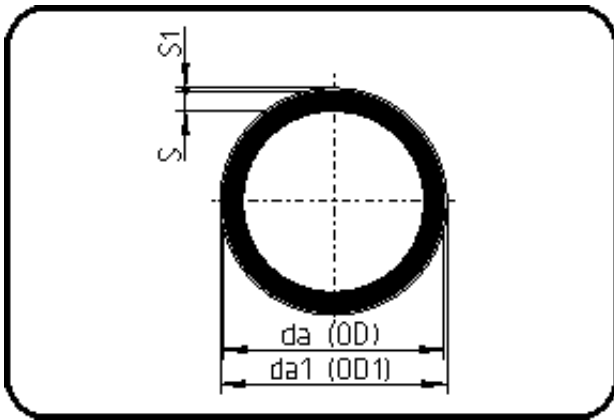

SURELINE III Pipes

Code: 712.7

- Pipe black 12m
- with blue protective layer
- with 4 green stripes
- extruded
- **PE 100-RC SURELINE III**

From dim. 355 not available from stock - delivery time on request.

| Dimension | Code | Detail | Weight |
|-----------|----------------|------------------------|--------|
| 180 | 70.712.7180.17 | 180X10,7 SDR17 ISO S-8 | 7.13 |

| | Unit | Nominale | Tol+ | Tol- |
|---------|------|----------|------|------|
| da(OD) | mm | 180 | 1.10 | 0.00 |
| s | mm | 10,7 | 1.20 | 0.00 |
| s1 | mm | 2 | 1.00 | 0.00 |
| da(OD1) | mm | 184 | 0.00 | 0.00 |