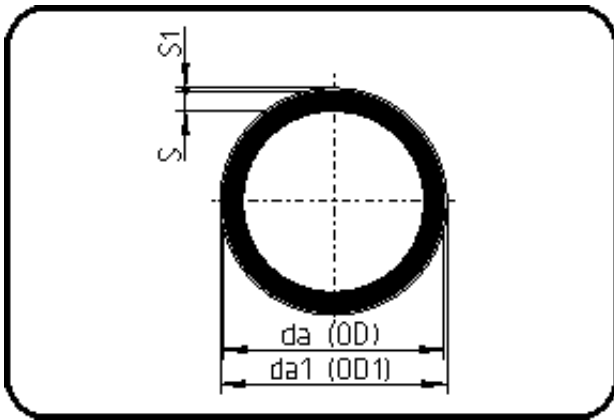

## SURELINE III Pipes

Code: 712.7

- Pipe black 12m
- with blue protective layer
- with 4 green stripes
- extruded
- **PE 100-RC SURELINE III**

From dim. 355 not available from stock - delivery time on request.

| Dimension | Code           | Detail                 | Weight |
|-----------|----------------|------------------------|--------|
| 315       | 70.712.7315.11 | 315X28,6 SDR11 ISO S-5 | 28.95  |

|         | Unit | Nominale | Tol+ | Tol- |
|---------|------|----------|------|------|
| da(OD)  | mm   | 315      | 1.90 | 0.00 |
| s       | mm   | 28,6     | 3.00 | 0.00 |
| s1      | mm   | 2,7      | 1.00 | 0.00 |
| da(OD1) | mm   | 320,4    | 0.00 | 0.00 |