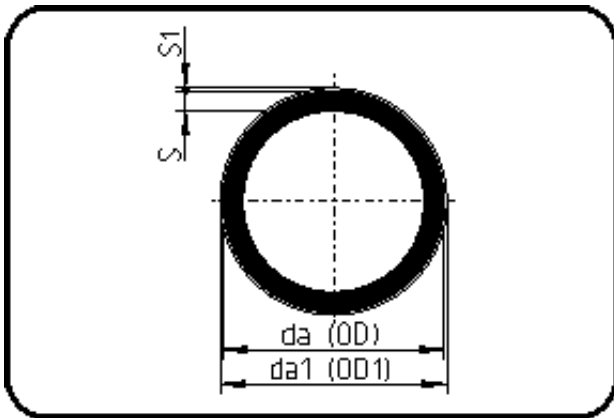

## SURELINE III Pipes

Code: 712.7

- Pipe black 12m
- with blue protective layer
- with 4 green stripes
- extruded
- **PE 100-RC SURELINE III**

From dim. 355 not available from stock - delivery time on request.

Dimension	Code	Detail	Weight
200	70.712.7200.17	200X11,9 SDR17 ISO S-8	8.64

	Unit	Nominale	Tol+	Tol-
da(OD)	mm	200	1.20	0.00
s	mm	11,9	1.30	0.00
s1	mm	2	1.00	0.00
da(OD1)	mm	204	0.00	0.00