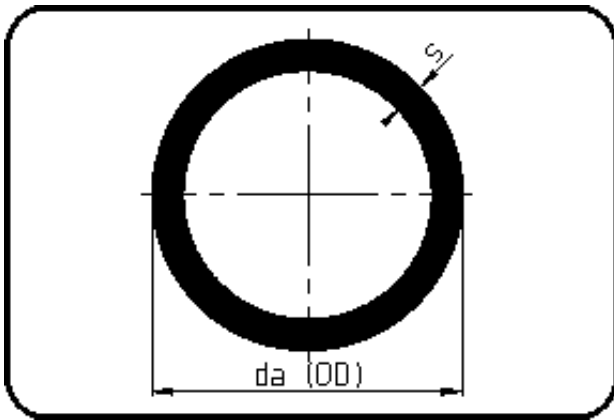

SURELINE I Pipes

Code: 712

- Pipe black 12m
- with blue stripes
- extruded
- PE 100-RC SURELINE I

Dim. 90 - 315 available from stock. Please request other stripe-colours individually.

Dimension	Code	Detail	Weight
250	70.712.0250.17	250X14,8 SDR17 ISO S-8	11.10

	Unit	Nominale	Tol+	Tol-
da(OD)	mm	250	1.50	0.00
s	mm	14,8	1.60	0.00