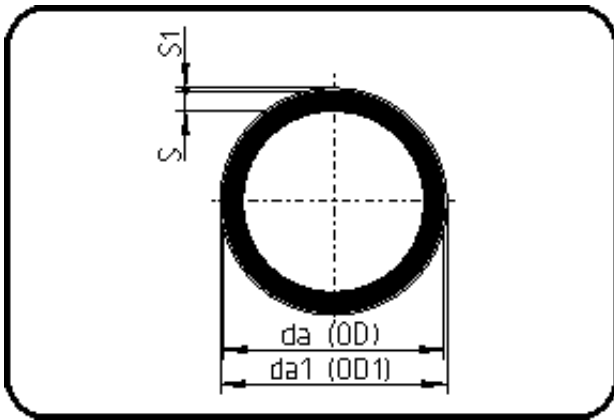

SURELINE III Pipes

Code: 712.7

- Pipe black 12m
- with blue protective layer
- with 4 green stripes
- extruded
- **PE 100-RC SURELINE III**

From dim. 355 not available from stock - delivery time on request.

Dimension	Code	Detail	Weight
75	70.712.7075.11	75X6,8 SDR11 ISO S-5	1.93

	Unit	Nominale	Tol+	Tol-
da(OD)	mm	75	0.50	0.00
s	mm	6,8	0.80	0.00
s1	mm	1,5	1.00	0.00
da(OD1)	mm	78	0.00	0.00