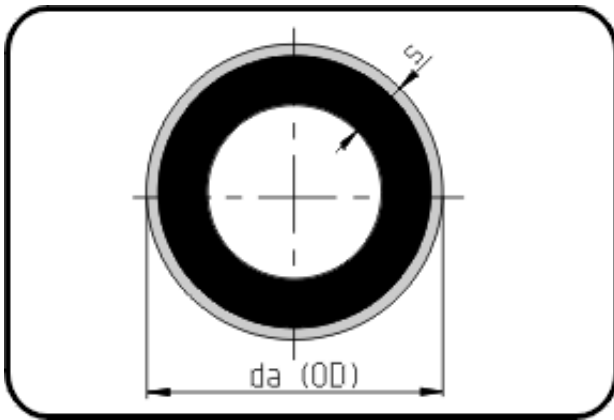

SURELINE II Pipes

Code: 712.1

- Pipe black 12m
- with blue signal layer
- extruded
- PE 100-RC SURELINE II

From dim. 250 not available from stock - delivery time on request.

Dimension	Code	Detail	Weight
500	70.712.1500.17	500X29,7 SDR17 ISO S-8	44.20

	Unit	Nominale	Tol+	Tol-
da(OD)	mm	500	0.00	0.00
s	mm	29,7	0.00	0.00