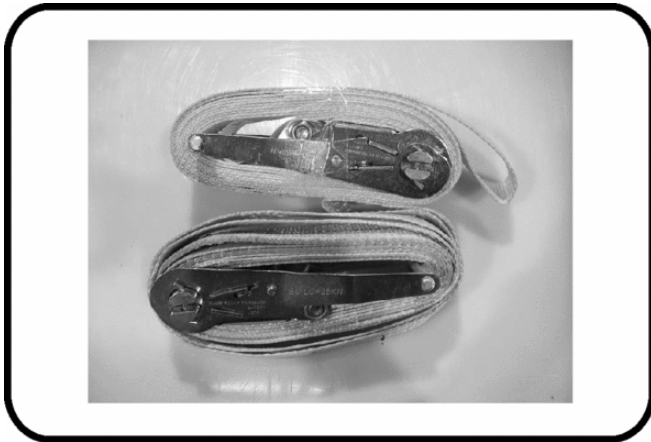

Accessories

Code: SPANNG.01

- 1 Pair of tension belts
- for E-Coupler 800-1400
- one set = 2 belts
- polyester

Dimension	Code	Detail	Weight
	SAGSPANNG01	L=5,0m B=50mm	3.20