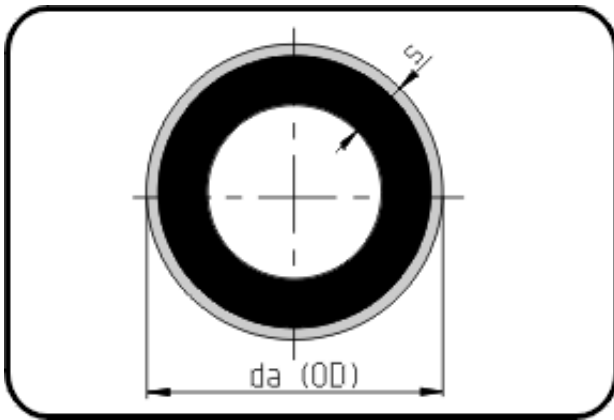

SURELINE II Pipes

Code: 712.1

- Pipe black 12m
- with blue signal layer
- extruded
- PE 100-RC SURELINE II

From dim. 250 not available from stock - delivery time on request.

| Dimension | Code | Detail | Weight |
|-----------|----------------|-----------------------|--------|
| 160 | 70.712.1160.17 | 160X9,5 SDR17 ISO S-8 | 4.57 |

| | Unit | Nominale | Tol+ | Tol- |
|--------|------|----------|------|------|
| da(OD) | mm | 160 | 1.00 | 0.00 |
| s | mm | 9,5 | 1.10 | 0.00 |